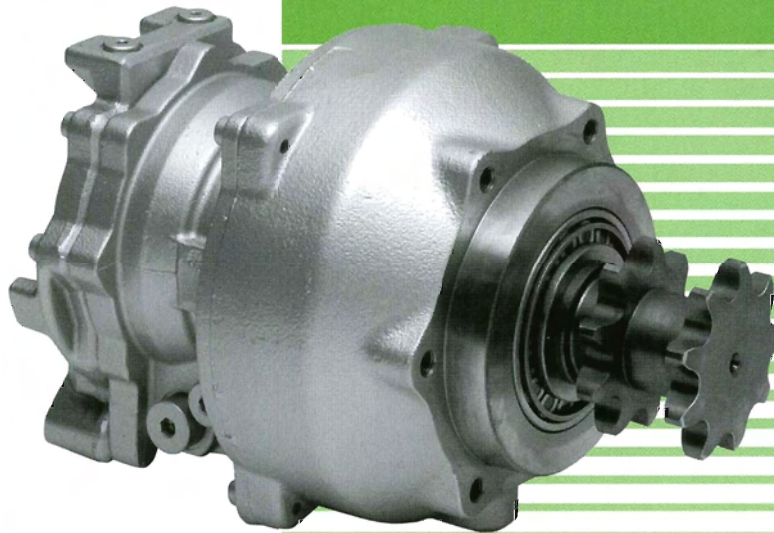

## HYDRAULIC PISTON MOTOR FOR SKID STEER LOADER

# MS-50VP-220

### FEATURES

Well hydraulically balanced motor ensures compactness and high performance.

Two speed function is available. It is able to select motor displacement in order to get demanded torque and speed by external pilot pressure. Thanking to two speed function; pump displacement will be able to be reduced compared with fixed displacement motor.

An off set type two speed design ensures reliable changeover of the displacement by external pilot control.

Output shaft which is combined with chain sprocket and one stage planetary gear box allows to shorten the total length.