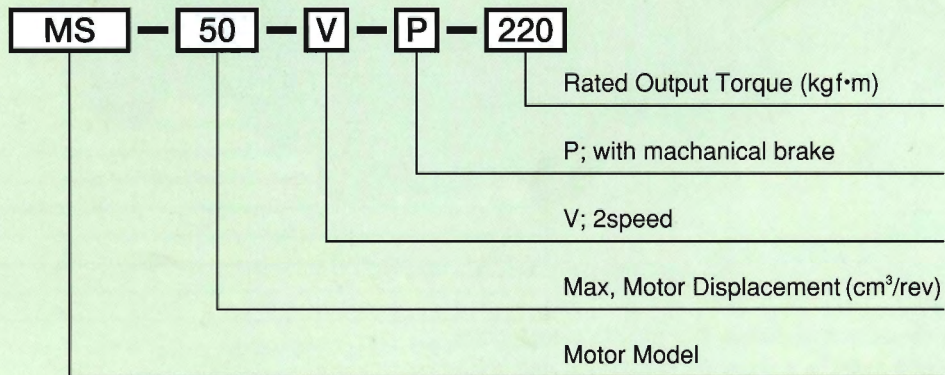

PISTON MOTOR FOR SKID STEER LOADER **MS-50VP-220**

MODEL INFORMATION

KAYABA INDUSTRY CO., LTD.

www.kyb.co.jp

HEAD OFFICE: WORLD TRADE CENTER BLDG.,
4-1, HAMAMATSU-CHO 2-CHOME,
MINATO-KU, TOKYO 105-6111 JAPAN
TELEPHONE 81-3-3435-3581
TELEFAX 81-3-3436-2908

U.S.A.OFFICE: **KYB AMERICA LLC**
140 NORTH MITCHELL CT.,
ADDISON, IL60101, U.S.A.
TELEPHONE 1-630-620-5555
TELEFAX 1-630-620-8133
www.kyb.com

EUROPE OFFICE: **KAYABA INDUSTRY CO.,LTD.**
EUROPE BRANCH
KIMPLER STRASSE 336,
D-47807 KREFELD, F. R. GERMANY
TELEPHONE 49-2151-93143-50
TELEFAX 49-2151-93143-30